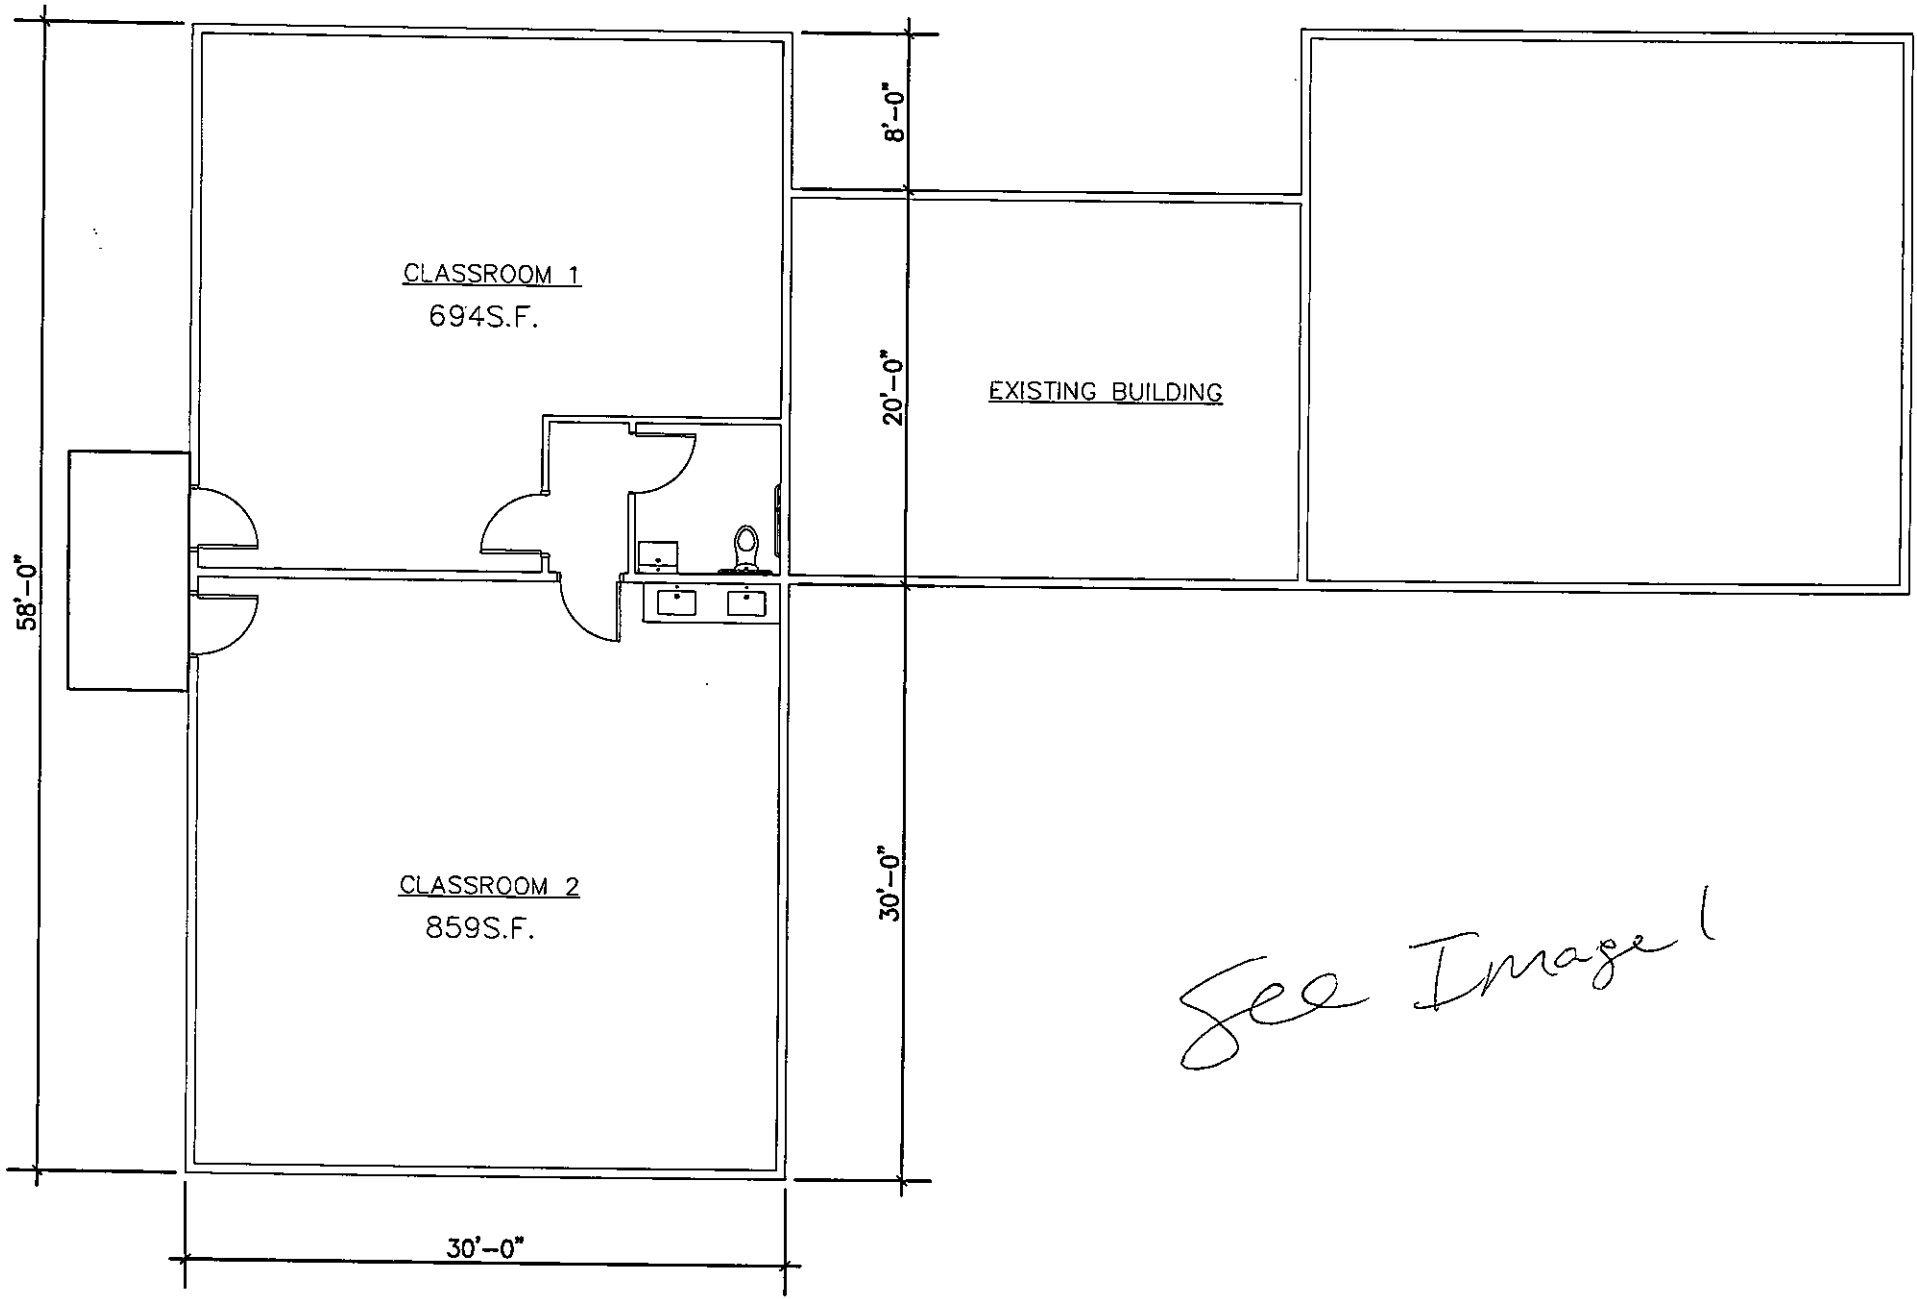

LEGEND
 PARCEL NUMBERS 1
 ADJACENT MAPS 2
 MATCH LINE

For Assessment Purposes
 Not to be used for Conveyances

PROPERTY MAP
TOWN OF MACHIAS
 WASHINGTON COUNTY, MAINE
 PREPARED BY
 JAMES W. SEWALL COMPANY OLD TOWN, MAINE
 SCALE 1 INCH = 100 ± FEET

See Image 1

Image 1

See Image 2

Existing Patio w/
Roof

No additional
sewer tie in.
May do patio
only and
not use
cafeteria
space.

Main Entrance MMHS

9+

Image 2